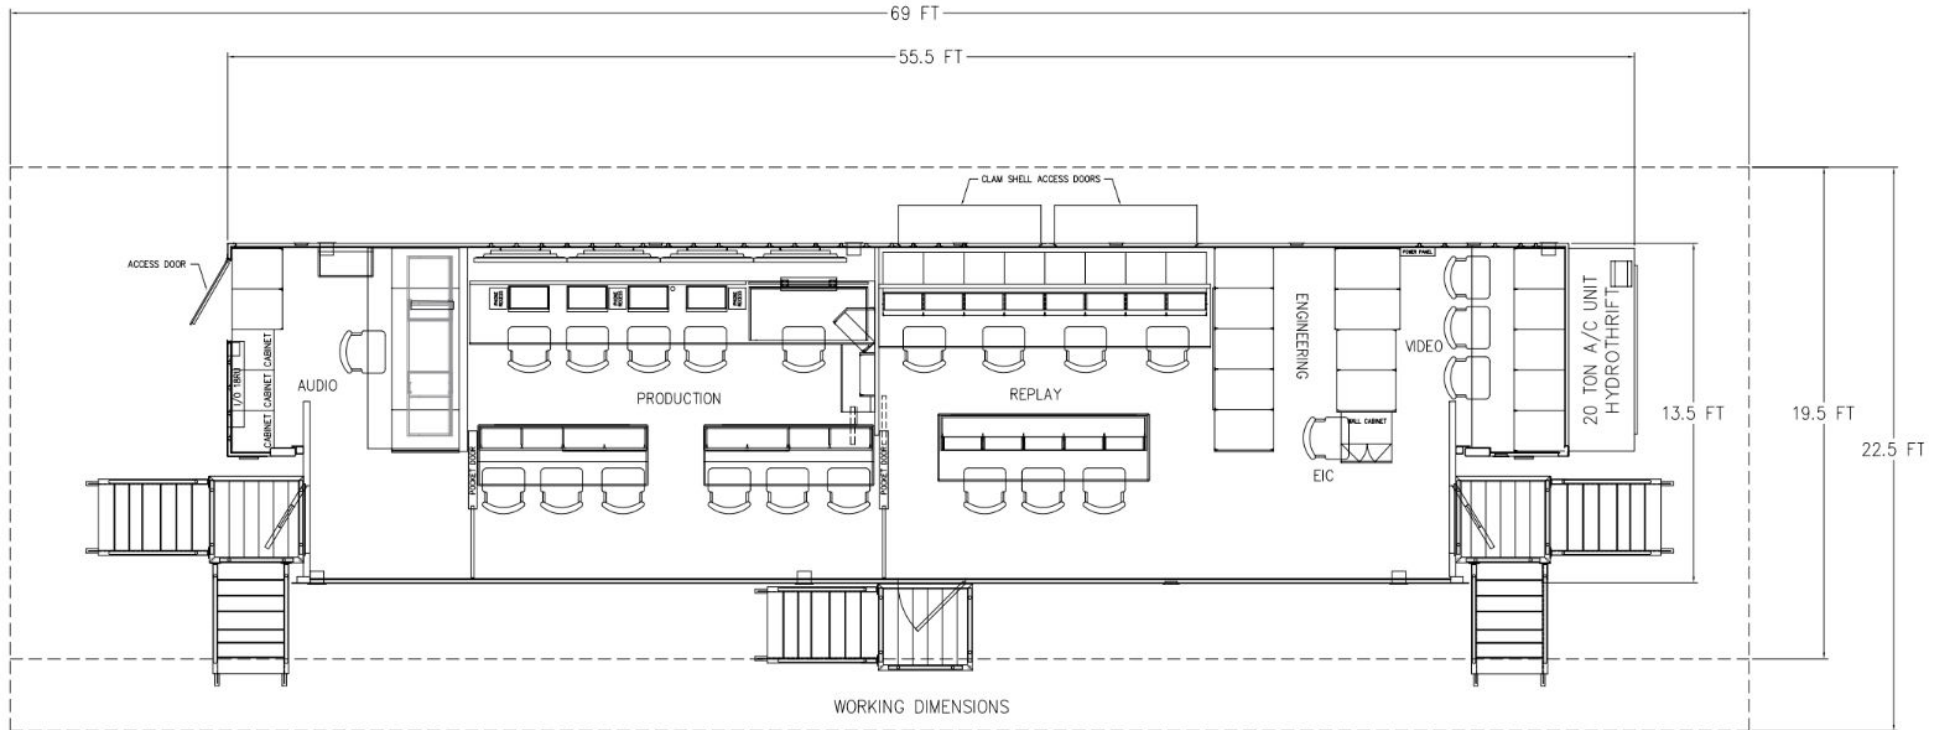

Power Requirements

Three Phase, 190-280 Volts, 200A Service
-200' Feeder Cable

Truck Dimensions

57'L x 8.5'W with 49'L x 5'W Expansion
78' Overall Length, 80,000# GVW

MU-8

53' SINGLE EXPANDO
MONITOR WALL LAYOUT