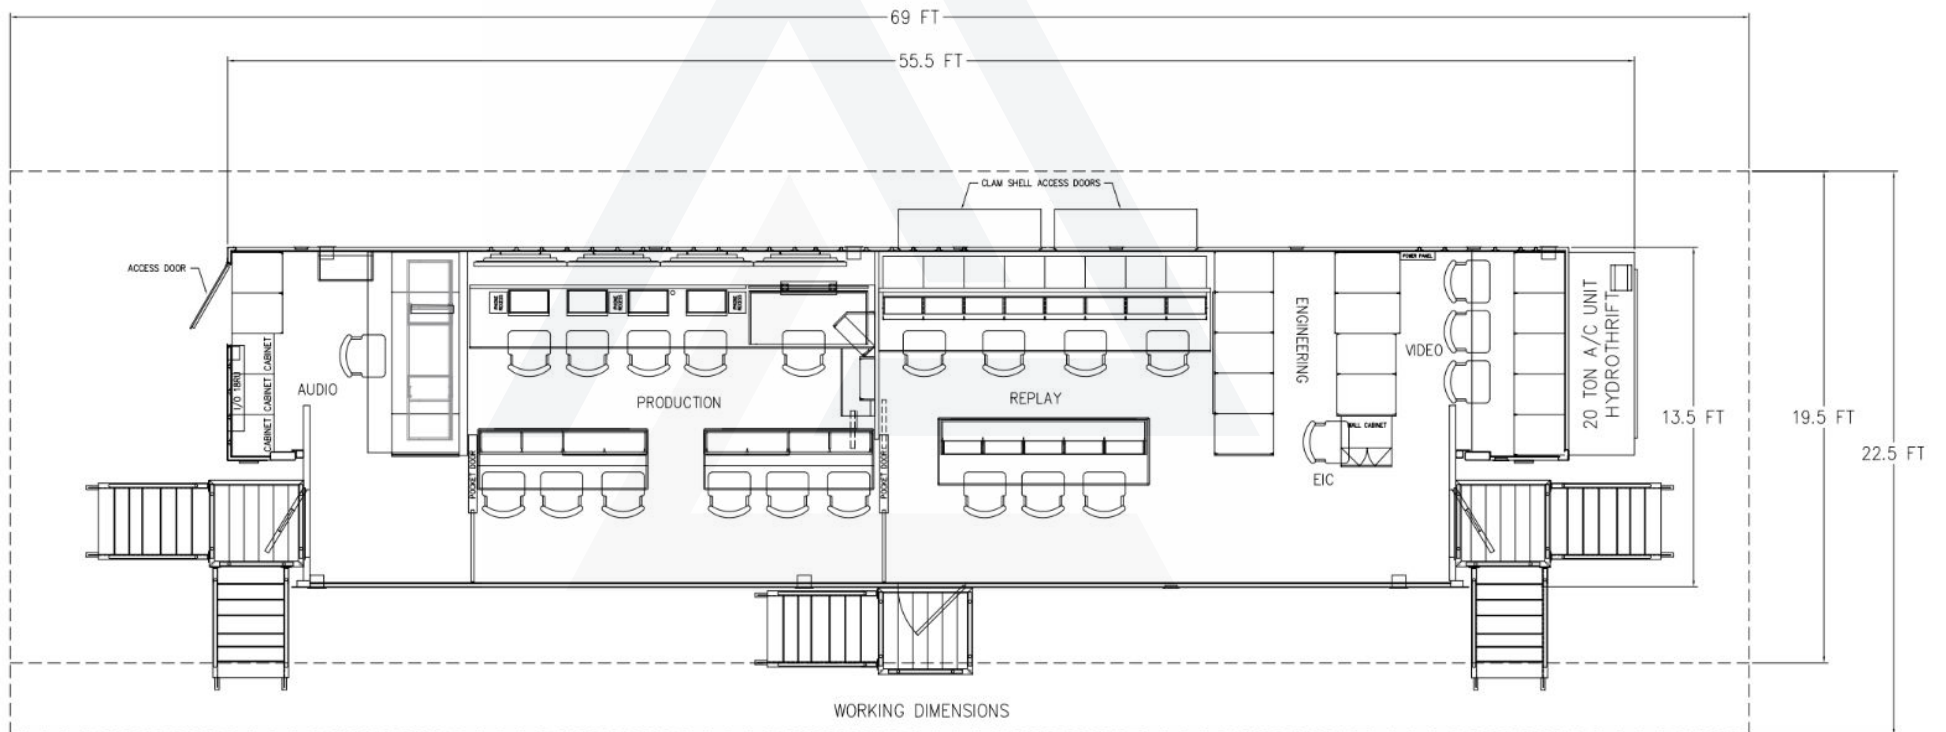

Power Requirements

Three Phase, 190-280 Volts, 200A Service
-200' Feeder Cable

Truck Dimensions

57'L x 8.5'W with 49'L x 5'W Expansion
78' Overall Length, 80,000# GVW

MONITOR 1A

MONITOR 2A

MONITOR 3A

MONITOR 4A