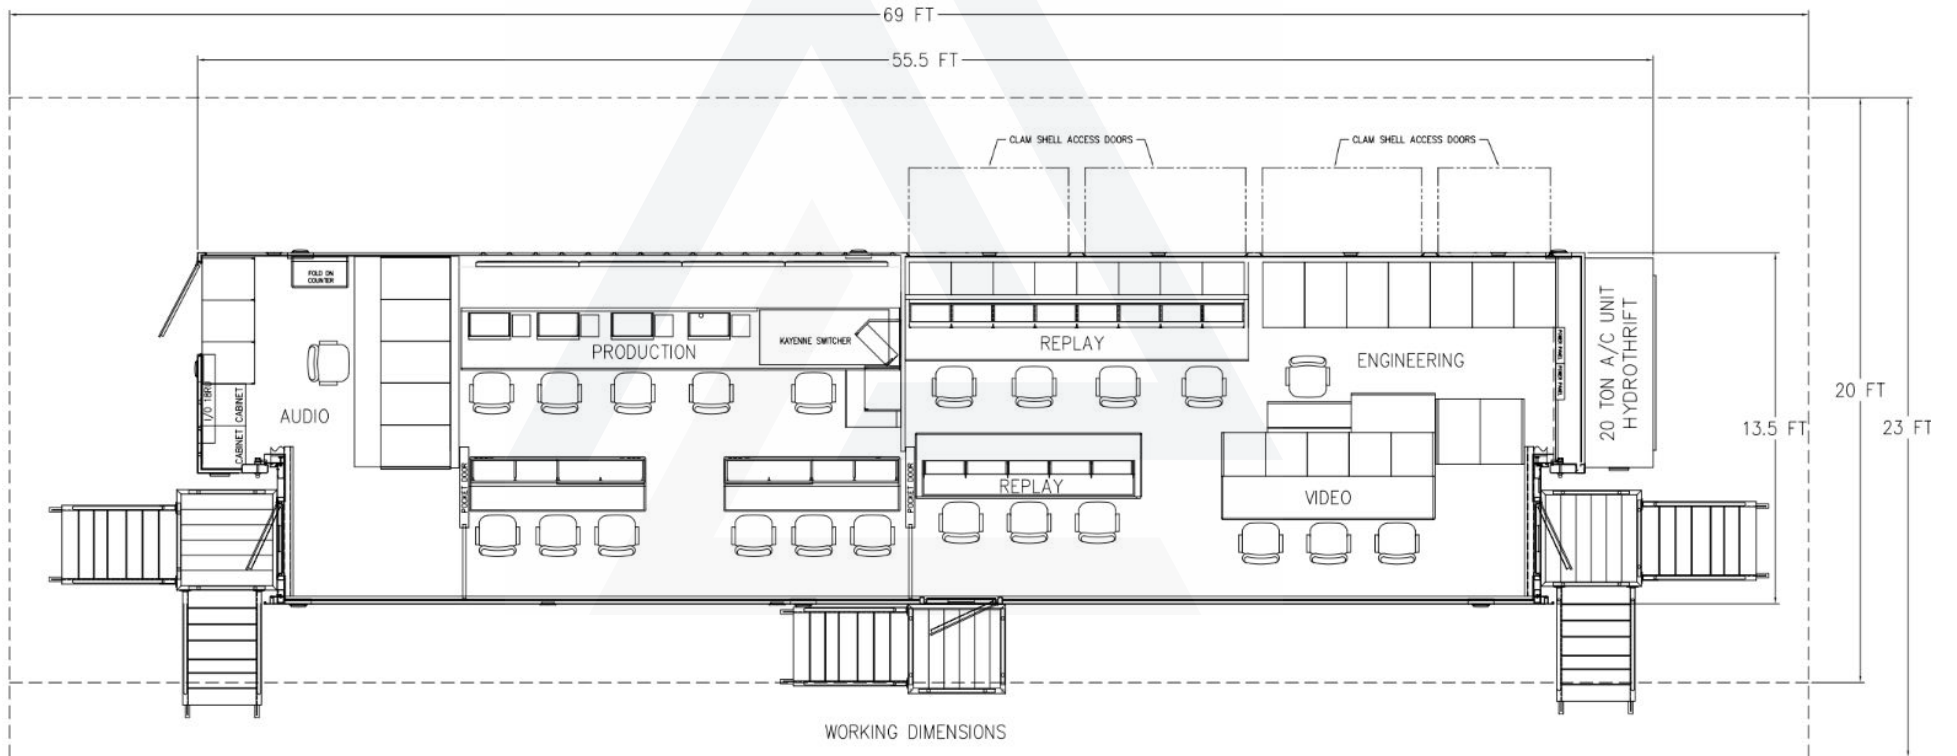

Power Requirements

Three Phase, 190-280 Volts, 200A Service
200' Feeder Cable

Truck Dimensions

57'L x 8.5'W with 49'L x 5'W Expansion
78' Overall Length, 80,000# GVW

MONITOR 1A				MONITOR 2A				MONITOR 3A				MONITOR 4A				MONITOR 9A (P2-CG)						
										12:00PM								12:00PM				
1	2	3	4	1	2	3	4	1	2			3	4	1	2	3	4		1	2		
				12:00PM																		
5	6	7	8	PROGRAM				5	6	7	8	9	5	6	7	8	9		3	4	5	
								PROGRAM		PREVIEW						10	11	12				
9	10	11	12	7	8	9					10	11	13	14	15	16				6	7	8
MONITOR 5A				MONITOR 6A				MONITOR 7A				MONITOR 8A				MONITOR 9A (P3-BUG)						
1	2	3	4	1	2	3	4	1	2	3	4	1	2	3	4	5	1	2		1	2	
5	6	7	8	5	6	7	8	5	6	7	8	6	7	8	9	10	3	4	5	3	4	5
9	10	11	12	9	10	11	12	9	10	11	12	11	12	13	14	15	16	12:00PM		6	7	8