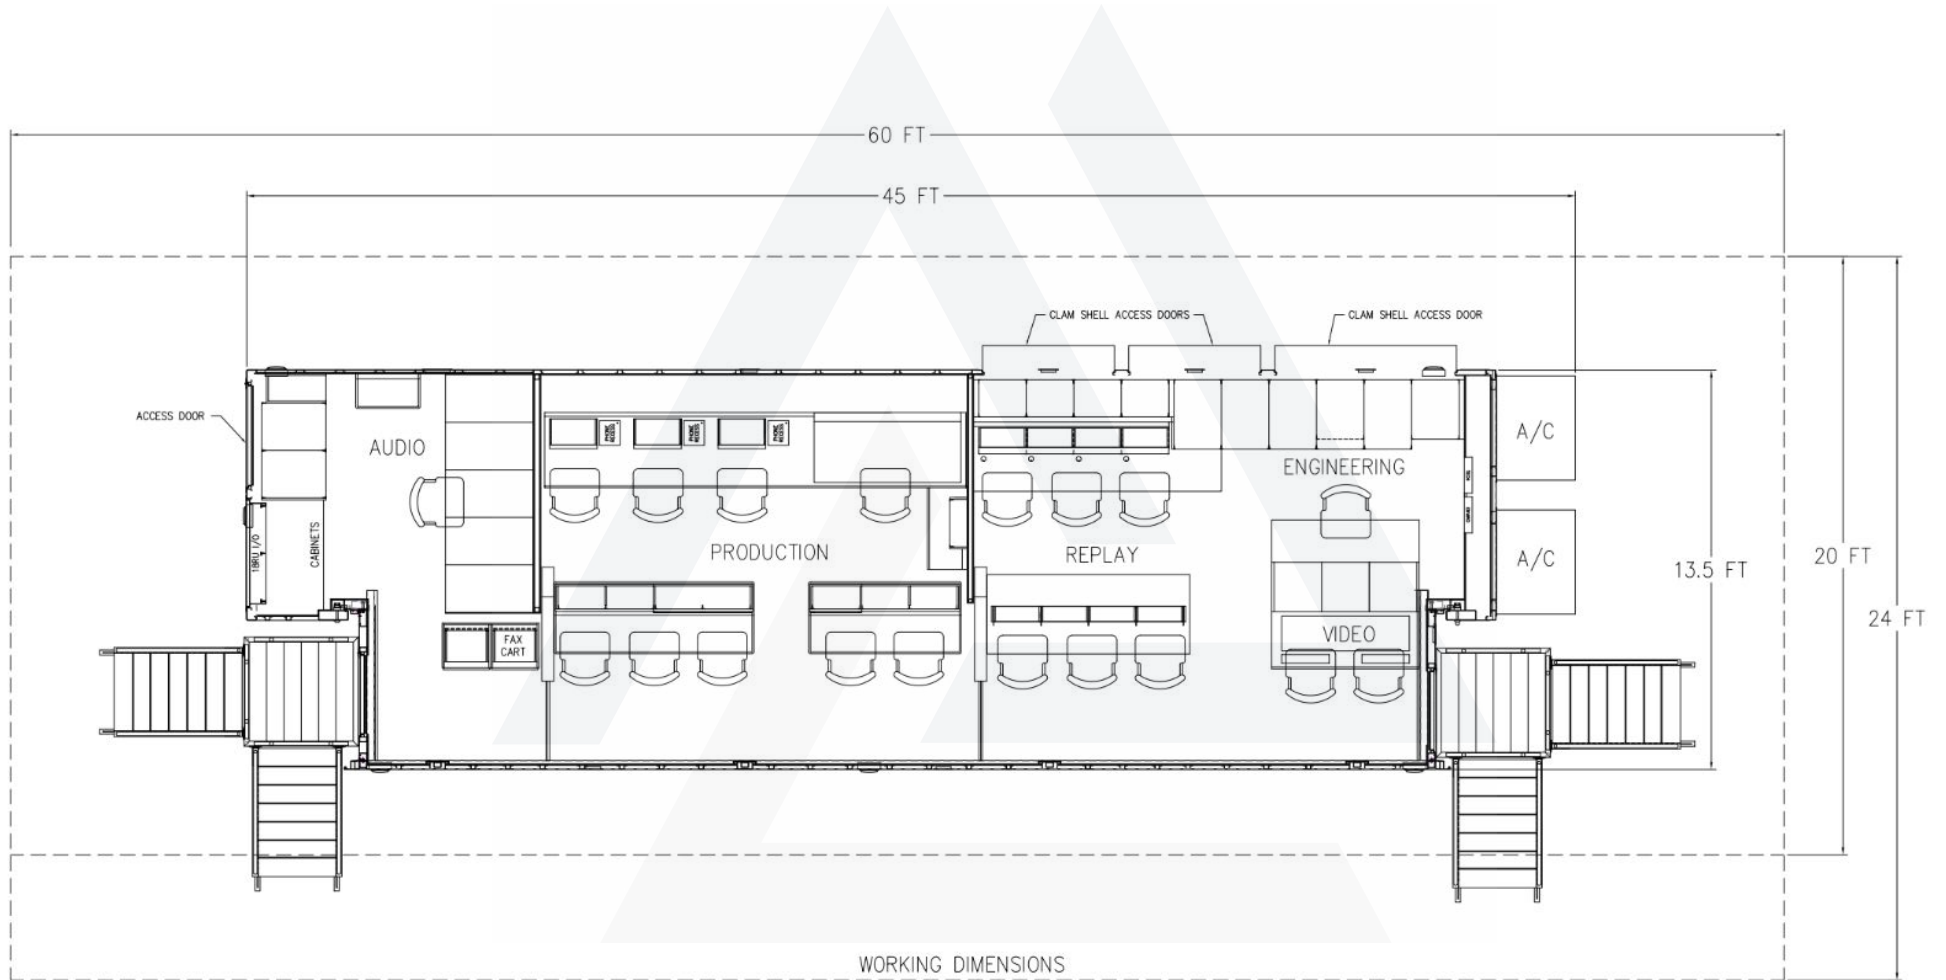

### Truck Dimensions

43'L x 8.5'W with 36'L x 5'W Expansion  
78' Overall Length, 80,000# GVW

MONITOR 1A				MONITOR 2A				MONITOR 3A				MONITOR 4A				MONITOR 9A (P2-CG)					
										12:00PM									12:00PM		
1	2	3	4	1	2	3	4	1	2		3	4	1	2	3	4			2		
				12:00PM																	
5	6	7	8	PROGRAM		5	6	PROGRAM	PREVIEW							10	11	12	3	4	5
9	10	11	12	7	8	9		10	11				13	14	15	16	6	7	8		
MONITOR 5A				MONITOR 6A				MONITOR 7A				MONITOR 8A				MONITOR 9A (P3-BUG)					
																		12:00PM			
1	2	3	4	1	2	3	4	1	2	3	4	1	2	3	4	5	1		2		
5	6	7	8	5	6	7	8	5	6	7	8						3	4	5		
9	10	11	12	9	10	11	12	9	10	11	12	16	12:00PM				6	7	8		